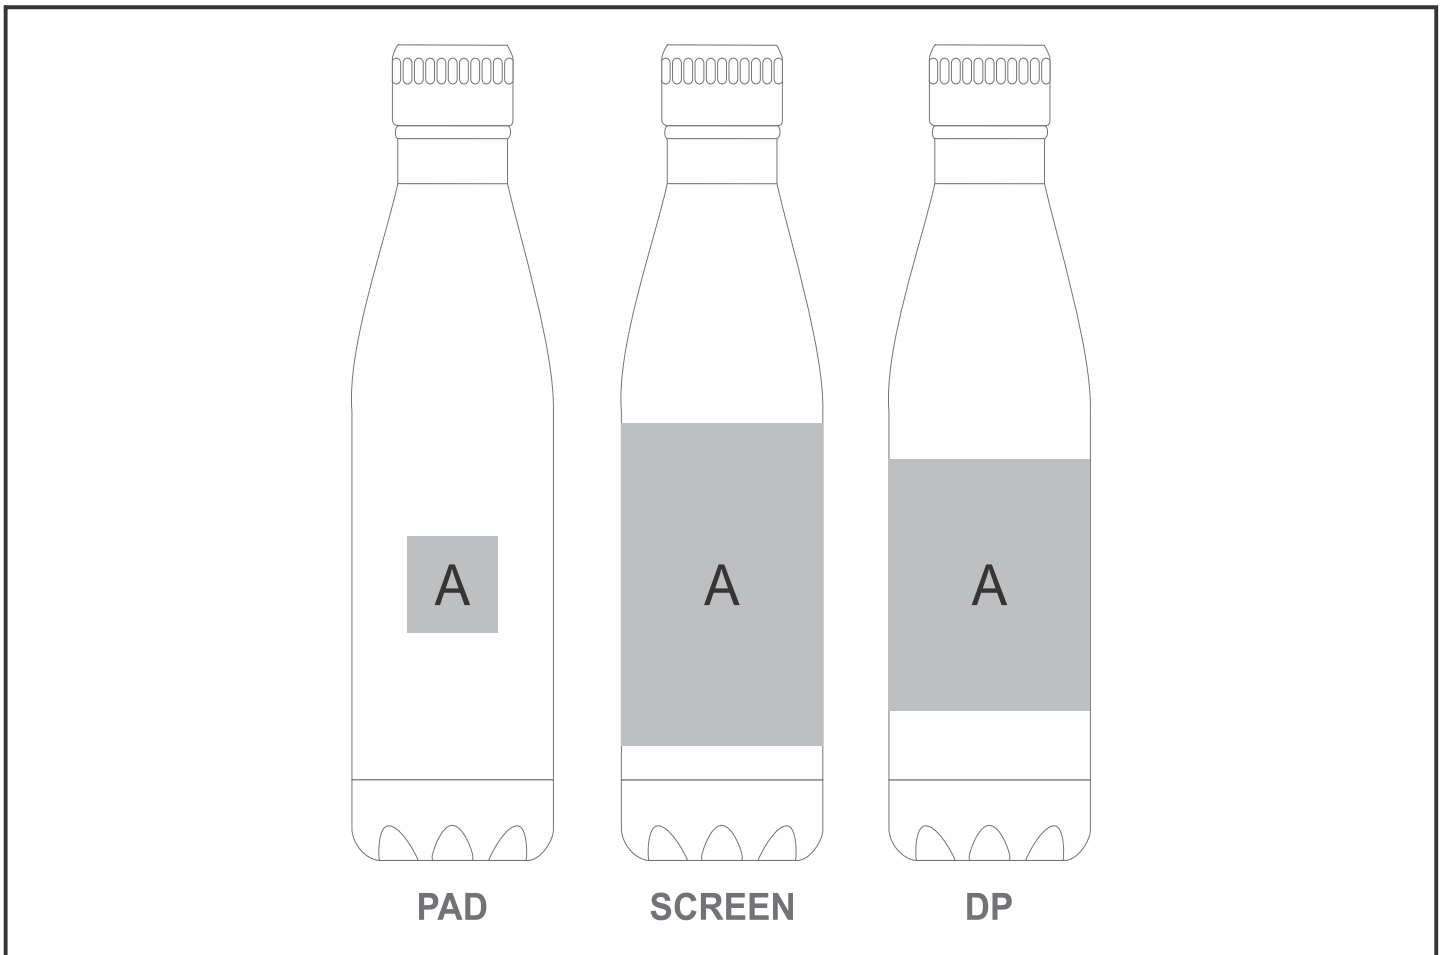

DW-7145

Omega Stainless Steel Water Bottle - 700ml

Need to know:

- Includes 1-Colour, 1-Position Screen Wrap (setup fee applies)

- DP-D will not be a full wrap due to the inconsistency of the item.

Branding Options:

| Position | Branding Method (Branding Code) | No. of Colours | Dimension |
|----------|---------------------------------|----------------|-------------------------|
| A | Pad Printing (PB) | 4 Colours | 30mm wide x 50mm high |
| A | Screen Wrap (SW) | 1 Colour | 200mm wide x 100mm high |
| A | Digital Print Drinkware (DP-C) | Full Colour | 100mm wide x 60mm high |
| A | Digital Print Drinkware (DP-D) | Full Colour | 200mm wide x 80mm high |